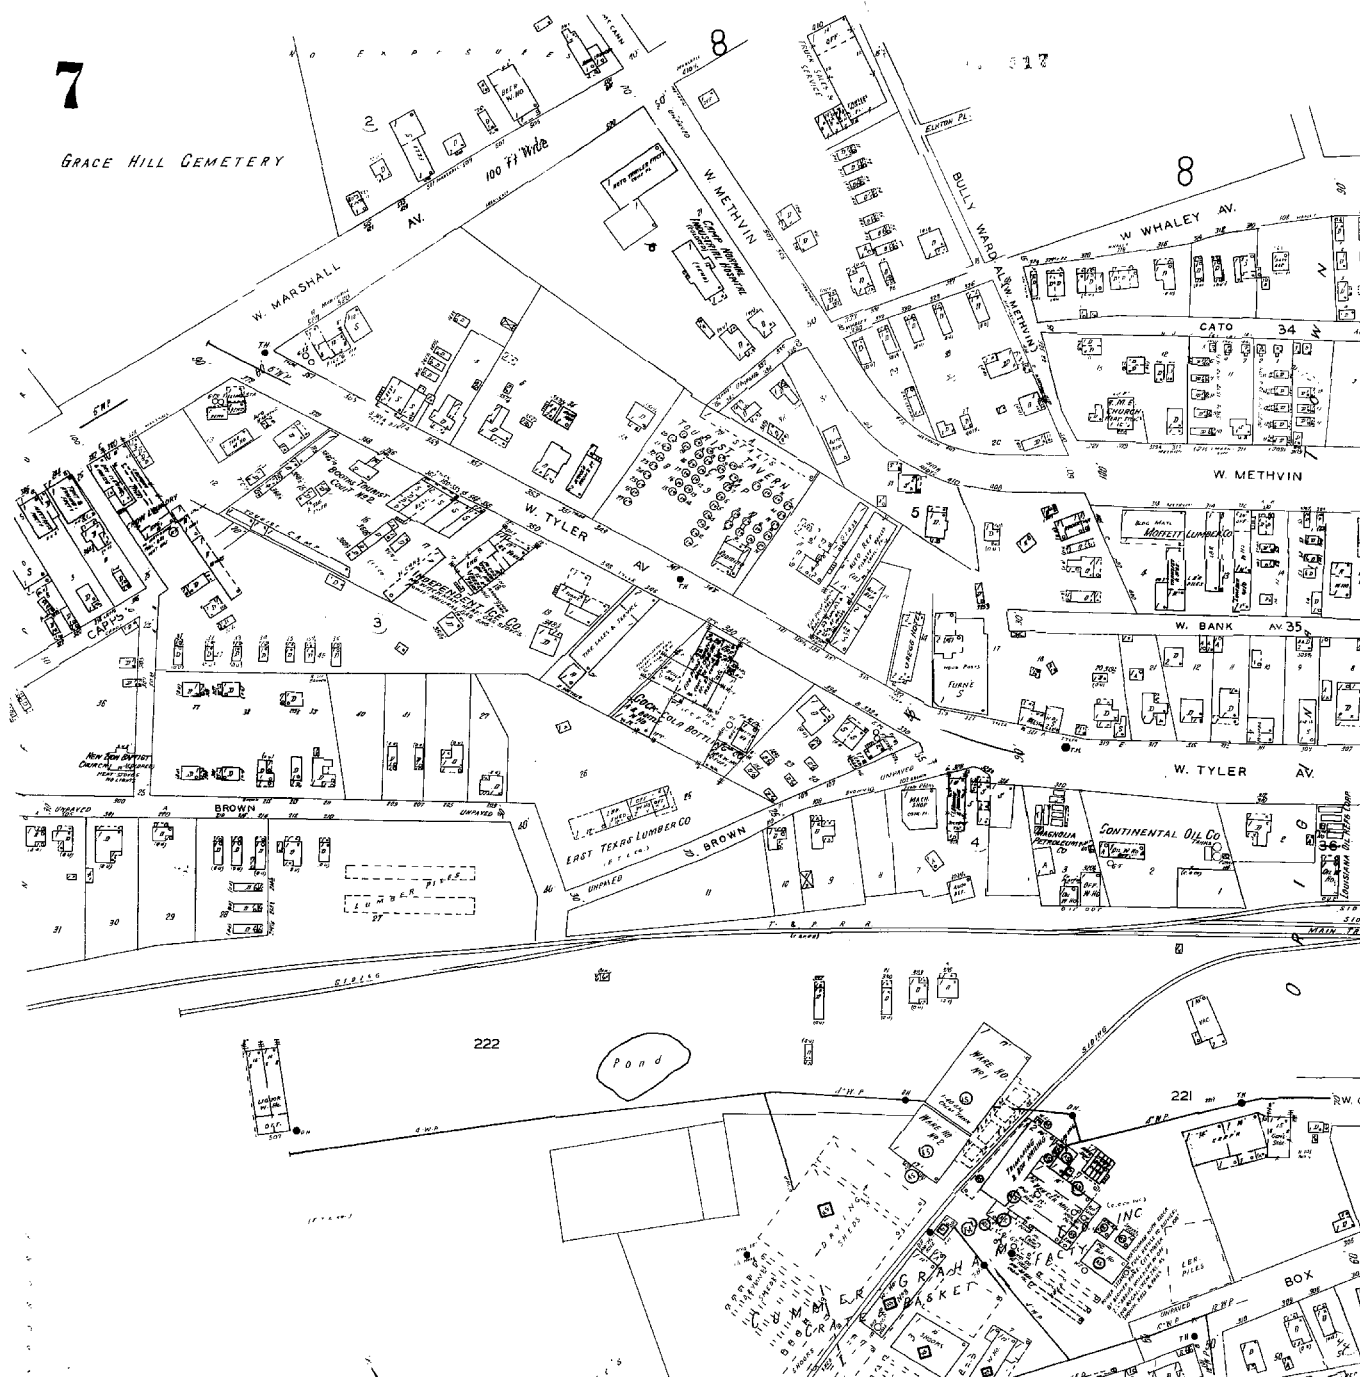

7

GRACE HILL CEMETERY

222

Pond

221

BOX